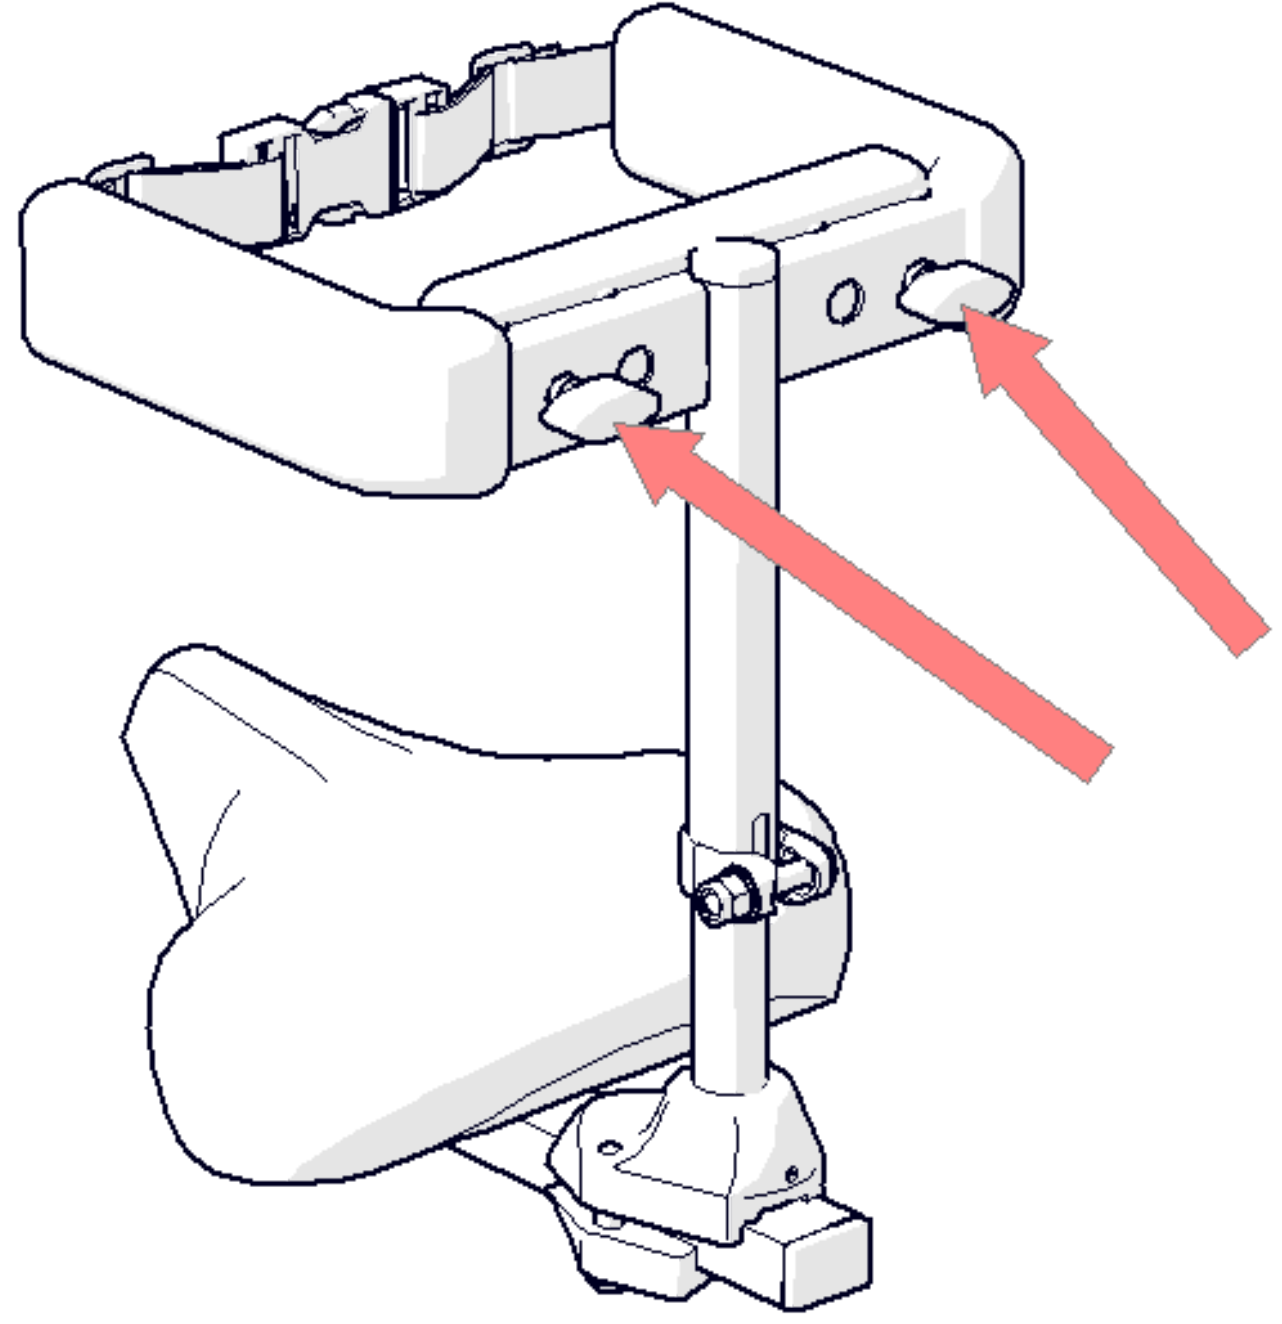

SECURITY
BACKREST
ADJUSTMENT

WWW.TOMCATUK.ORG

LATERAL ADJUSTMENT REMOVAL

HEIGHT
ADJUSTMENT -
5MM HEX KEY
& 13MM SPANNER
REQUIRED

DEPTH
ADJUSTMENT -
5MM HEX KEY
REQUIRED