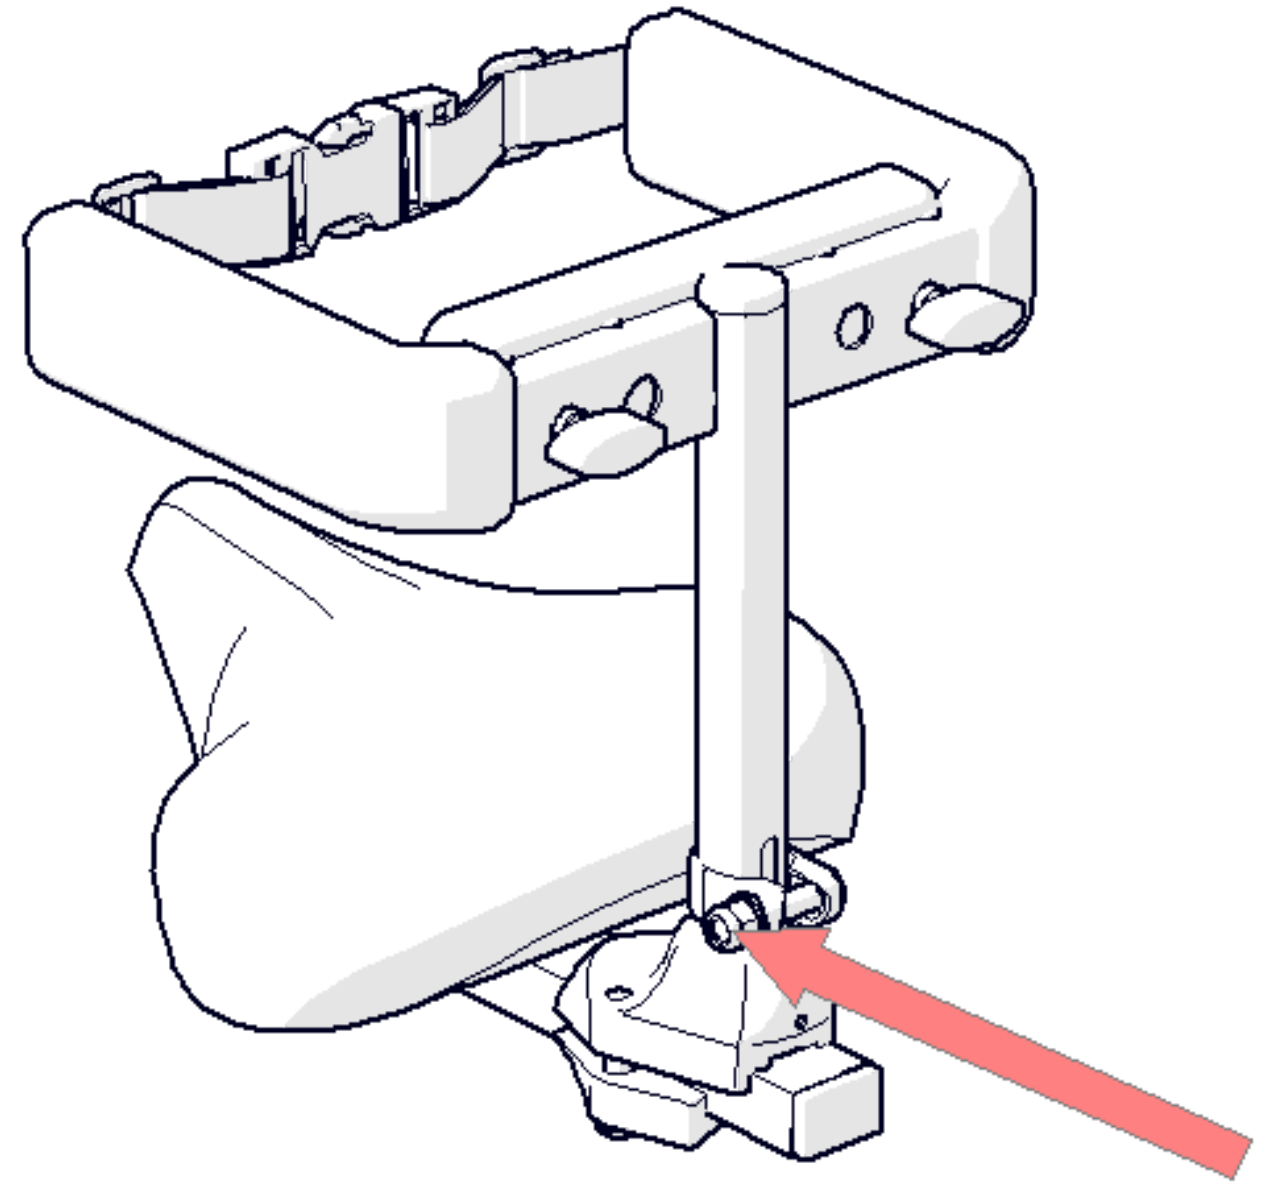

SECURITY
BACKREST
ADJUSTMENT

WWW.TOMCATUK.ORG

LATERAL ADJUSTMENT REMOVAL

HEIGHT
ADJUSTMENT -
5MM HEX KEY
& 13MM SPANNER
REQUIRED

DEPTH
ADJUSTMENT -
5MM HEX KEY
REQUIRED