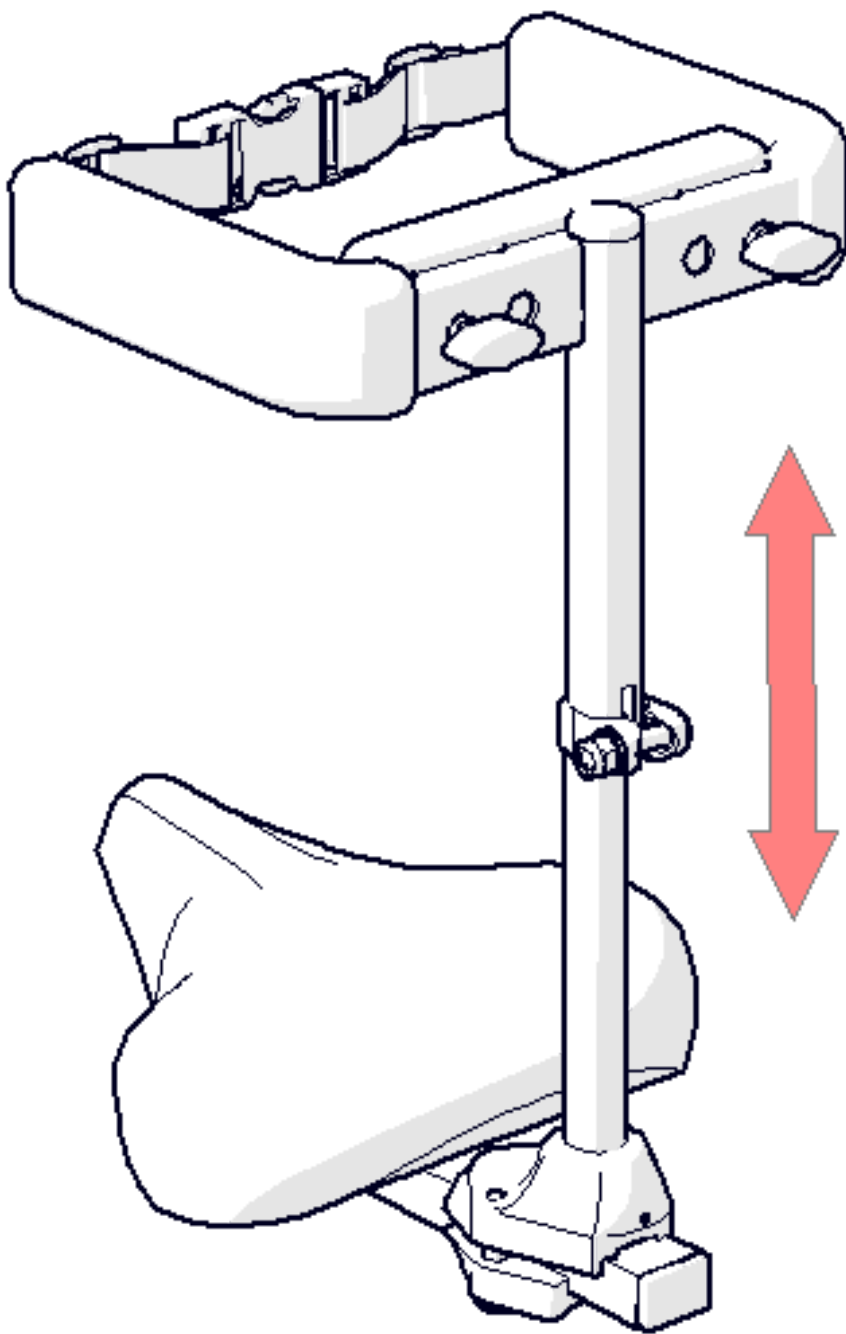

SECURITY
BACKREST
ADJUSTMENT

WWW.TOMCATUK.ORG

LATERAL ADJUSTMENT REMOVAL

HEIGHT
ADJUSTMENT -
5MM HEX KEY
& 13MM SPANNER
REQUIRED

DEPTH
ADJUSTMENT -
5MM HEX KEY
REQUIRED