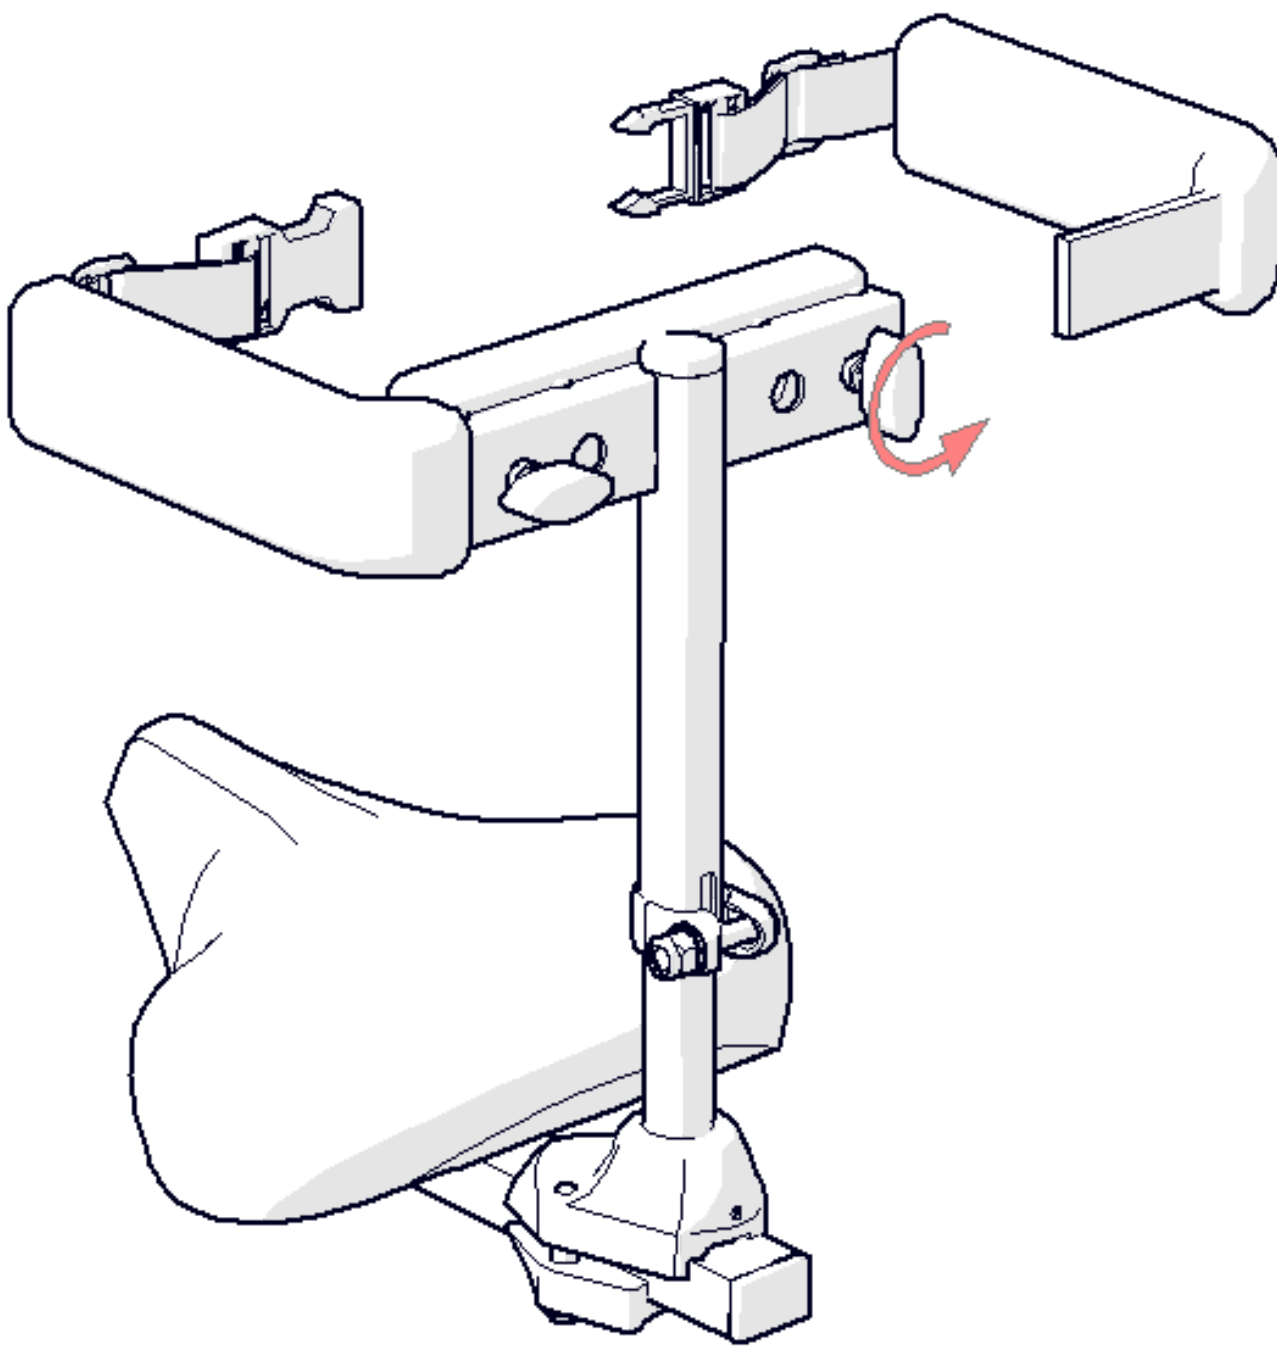

SECURITY
BACKREST
ADJUSTMENT

WWW.TOMCATUK.ORG

LATERAL ADJUSTMENT REMOVAL

HEIGHT
ADJUSTMENT -
5MM HEX KEY
& 13MM SPANNER
REQUIRED

DEPTH
ADJUSTMENT -
5MM HEX KEY
REQUIRED